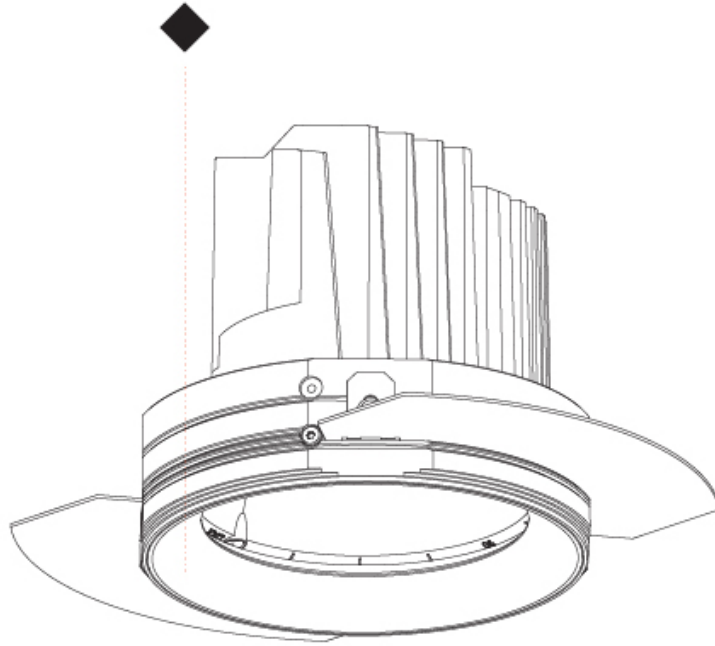

140mm 5 1/2" | 150mm 5 3/8" | 10 | 12 1/2 | 15 | 25mm ± 30° | 355° | ↑

BIONIQ ROUND ADJUSTABLE TRIMLESS

A35188-

PROJECT

TYPE

SPECIFIER

QUANTITY

DATE