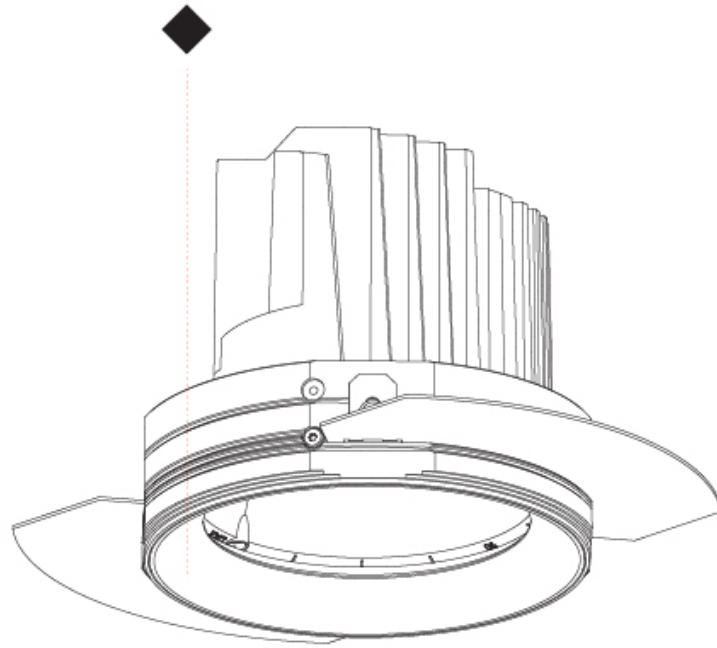

BIONIQ ROUND SEMI ADJUSTABLE TRIMLESS

A35209-

PROJECT

TYPE

SPECIFIER

QUANTITY

DATE

A