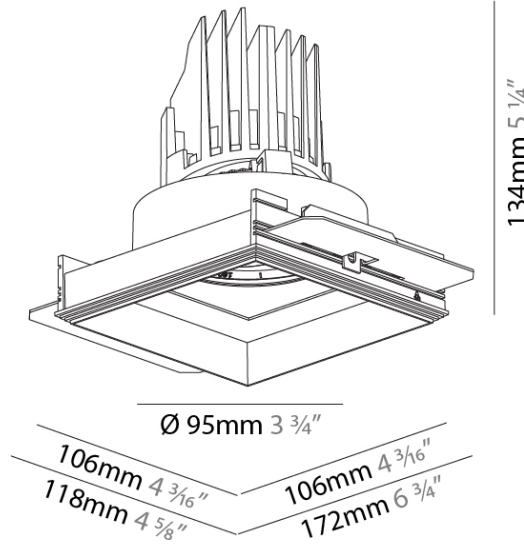

ELECTRICAL

Lamp Type: LED (Zhaga Standard)
Input Wattage (W): 13.2 / 16.5
Total Output Wattage (W): 12.1 / 14.7
[Dimming: Tri-Mode (Non-Dimming and Phase Dimming (120Vac only) and 0-10V Dimming)](#)
Driver Included: No
Driver Location: Recessed Housing
Driver Type: Constant Current - Universal
Driver Class: Class 2
Housing: See components
Input Voltage (V): 120 - 277
Constant Current (MA): 350

LED

Number of LEDs: 1
[Color Temperature (°K): 2700 / 3000 / 3500 / 4000](#)
Max. Delivered Lumen (lm): 850 / 950 / 1019 / 1040
Nominal Lumen (lm): 960 / 1070 / 1156 / 1180
CRI: >90 CRI
Efficiency (%): 88.5
Lamp Life (hrs): 50000
Upon Request: RGB-W Tunable White Special Color Temperature
Special LED

OPTICAL

Reflector: 10
Adjustability: Rotational 355°; Tilt 30°
Upon Request: Special Beam Angles

RATINGS AND CERTIFICATIONS

© 2024 Zaneen LLC, 10000 10th St, Suite 3382, F 416-247-9319, www.zaneen.com

Available for international specifications by adding "INT" at the end of the existing Model #. For assistance on 'custom' specifications, contact zteam@zaneen.com.
In a constant effort to supply the best product, we reserve the right to change specifications or materials without notice. The most recent specification sheets are found at zaneen.com
IP rating: IP20