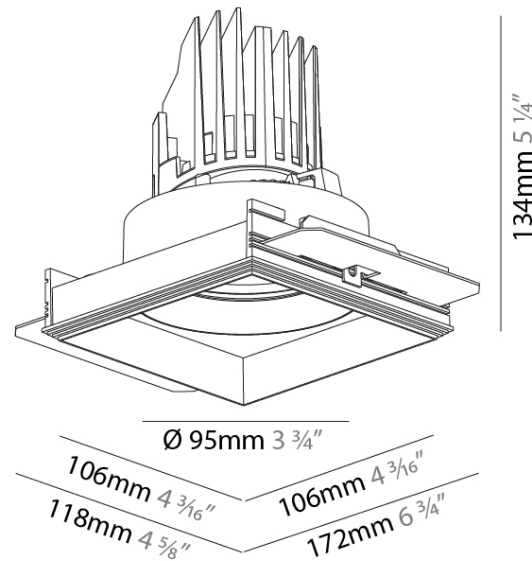

ELECTRICAL

Lamp Type: LED (Zhaga Standard)
Input Wattage (W): 13.2 (2700K) / 16.5
Total Output Wattage (W): 12 (2700K) / 15
Dimming: Tri-Mode (Non-Dimming and Phase Dimming (120Vac only) and 0-10V Dimming)
Driver Included: No
Driver Location: Recessed Housing
Driver Type: Constant Current - Universal
Driver Class: Class 2
Housing: See components
Input Voltage (V): 120 - 277
Constant Current (MA): 350

LED

Number of LEDs: 1
Color Temperature (°K): 2700 / 3000 / 3500 / 4000
Max. Delivered Lumen (lm): 850 / 950 / 1019 / 1040
Nominal Lumen (lm): 960 / 1070 / 1156 / 1180
CRI: >90 CRI
Efficiency (%): 88.5
Lamp Life (hrs): 50000
Upon Request: RGB-W Tunable White Special Color Temperature Special LED

OPTICAL

Reflector: 10
Adjustability: Rotational 355°; Tilt 30°
Upon Request: Special Beam Angles

RATINGS AND CERTIFICATIONS

Zaneen Lighting Inc. © 2021, T 1-800-380-3382, F 416-247-9319, www.zaneen.com

Available for international specifications by adding "INT" at the end of the existing Model #. For assistance on 'custom' specifications, contact zteam@zaneen.com. In a constant effort to supply the best product, we reserve the right to change specifications or materials without notice. The most recent specification sheets are found at zaneen.com
IP rating: IP20